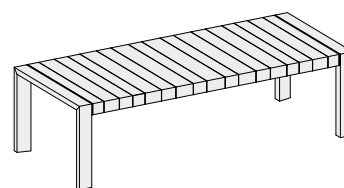

MODULARITÀ | MODULARITY

- Gold 01

- Gold 02