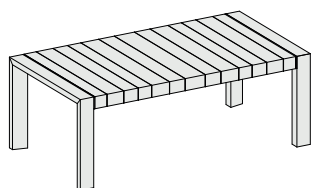

MODULARITÀ | MODULARITY

- Gold 01