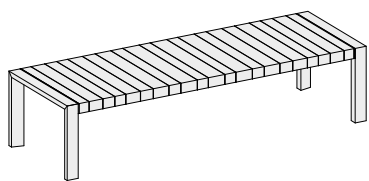

MODULARITÀ | MODULARITY

- Gold 01

- Gold 03